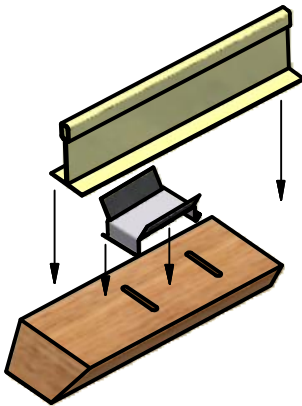

Coffer Wood Ceiling

Easy Installation-no tools required

Unique clip positively locks grid cover to standard T-bar

PANEL OPTIONS

Select	Part	Description
	CC100	Grid cover
	CC150	Wall attachment
	CC300	Lighting
	CC310	Air Difuser
	CUSTOM	

Job Name: _____
 Address:(ship to) _____
 City: _____
 State: _____ Zip Code: _____
 Total Square Feet _____
 Dealer: _____

- Select **Shallow coffer profiles**
- CC500P Shallow coffer flat panel
 - CC500T Shallow coffer cloverleaf panel