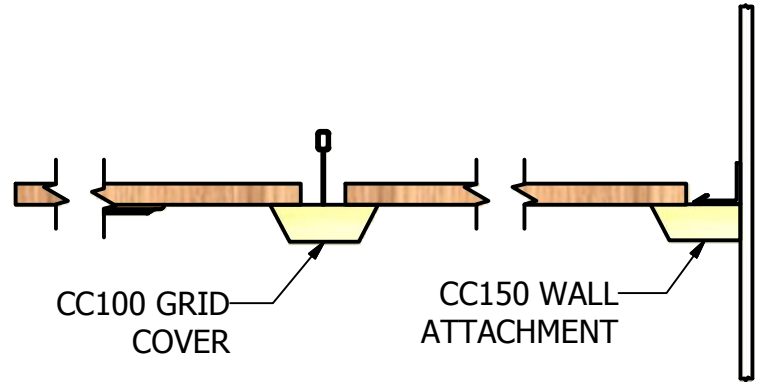

1. Select **Shallow coffer profiles**
2. ☐ CC500P Shallow coffer flat panel
   - ☐ CC500T Shallow coffer cloverleaf panel