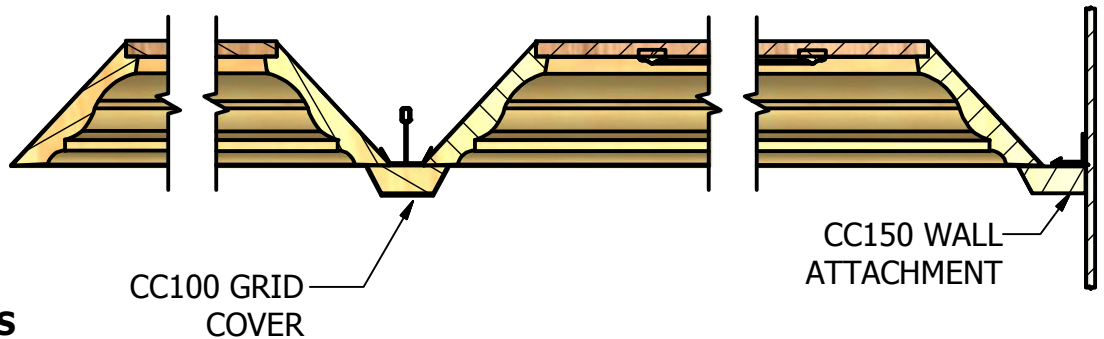

Coffer Wood Ceiling

Easy Installation-no tools required

Unique clip positively locks grid cover to standard T-bar

PANEL OPTIONS

Select	Part	Description
	CC100	Grid cover
	CC150	Wall attachment
	CC300	Lighting
	CC310	Air Difuser
	CUSTOM	

Job Name: _____
 Address:(ship to) _____
 City: _____
 State: _____ Zip Code: _____
 Total Square Feet _____
 Dealer: _____

- Select **Shallow coffer profiles**
- CC500P Shallow coffer flat panel
 - CC500T Shallow coffer cloverleaf panel