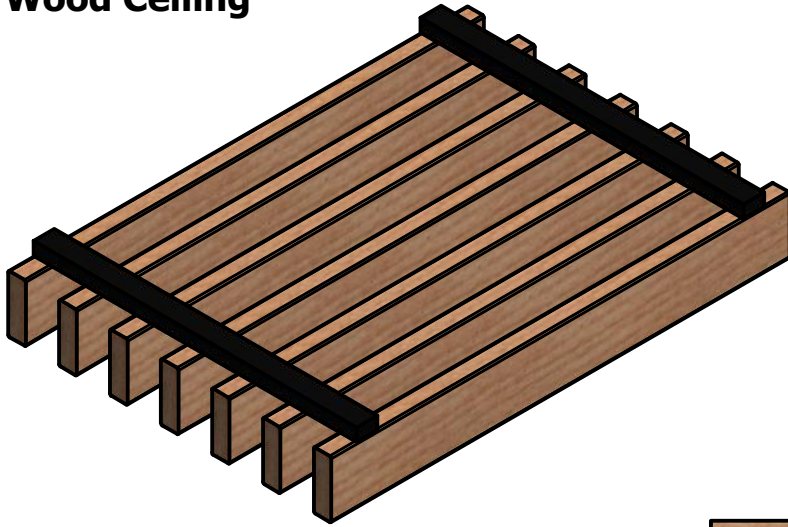

Louver Wood Ceiling

From: _____
 Job Name: _____
 Ship To Address: _____
 City: _____
 State: _____ Zip Code: _____
 Total Square Feet: _____
 Representative: _____

Easy Installation-no tools required

Positive snap-on clips attach to standard T-bar

PANEL DIMENSIONS

Select	Size
	1'x8'
	1'x4'
Custom	

PANEL OPTIONS

Select	Product Num	No. Rails	Rail Spacing	Rail Height	Rail Width
	925-4	4	2 5/16"	2 1/4"	11/16"
	925-6	6	1 5/16"	2 1/4"	11/16"
	925-8	8	13/16"	2 1/4"	11/16"
	625-6	6	1 5/16"	1 5/16"	11/16"
	625-8	8	13/16"	1 5/16"	11/16"
	625-10	10	9/16"	1 5/16"	11/16"
	525-6	6	1 5/16"	1 1/8"	11/16"
	525-8	8	13/16"	1 1/8"	11/16"
	525-10	10	9/16"	1 1/8"	11/16"
	4925-4	4	3/4"	11/16"	2 1/4"
	5925-4	4	3/4"	1 5/16"	2 1/4"
	434-3	3	3/4"	11/16"	3 1/4"
	CUSTOM				