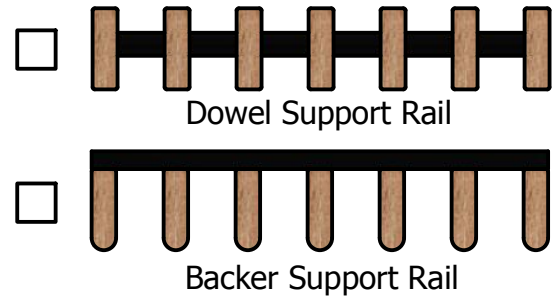

Louver Wood Ceiling

From: _____
Job Name: _____
Ship To Address: _____
City: _____
State: _____ Zip Code: _____
Total Square Feet: _____
Representative: _____

Easy Installation-no tools required

Positive snap-on clips attach to standard T-bar

PANEL DIMENSIONS

Select	Size
	1'x8'
	1'x4'
Custom	

PANEL OPTIONS

Select	Product Num	No. Rails	Rail Spacing	Rail Height	Rail Width
	925-4	4	2 5/16"	2 1/4"	11/16"
	925-6	6	1 5/16"	2 1/4"	11/16"
	925-8	8	13/16"	2 1/4"	11/16"
	625-6	6	1 5/16"	1 5/16"	11/16"
	625-8	8	13/16"	1 5/16"	11/16"
	625-10	10	9/16"	1 5/16"	11/16"
	525-6	6	1 5/16"	1 1/8"	11/16"
	525-8	8	13/16"	1 1/8"	11/16"
	525-10	10	9/16"	1 1/8"	11/16"
	4925-4	4	3/4"	11/16"	2 1/4"
	5925-4	4	3/4"	1 5/16"	2 1/4"
	434-3	3	3/4"	11/16"	3 1/4"
	CUSTOM				

SUPPORT OPTIONS

RAIL DESIGN OPTIONS

WOOD OPTIONS

Select	Wood Species	Select	Stain	Select	Finish
	RED OAK		HONEY		LACQUER
	SOFT MAPLE		WALNUT		CLASS A
	POPLAR		CHERRY		
	CHERRY				
	ASH				
CUSTOM		CUSTOM		CUSTOM	

The James Wood Company

www.jameswoodco.com
570-326-3662

NaturalLines
Louver Wood Ceiling

Part No.

NL181

Drawing No.

NL181