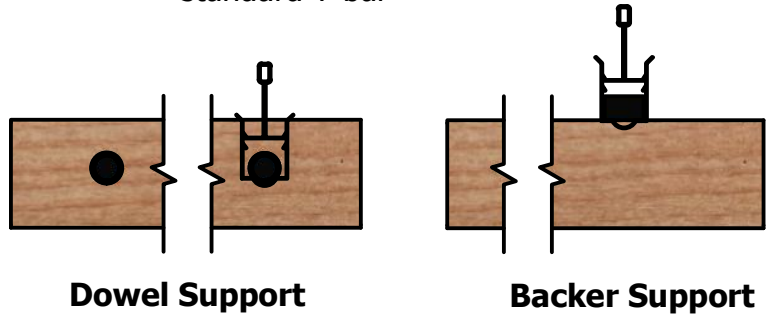

Louver Wood Ceiling

From: _____
 Job Name: _____
 Ship To Address: _____
 City: _____
 State: _____ Zip Code: _____
 Total Square Feet: _____
 Representative: _____

Easy Installation-no tools required

Positive snap-on clips attach to standard T-bar

PANEL DIMENSIONS

Select	Size
	1'x8'
	1'x4'
Custom	

PANEL OPTIONS

Select	Product Num	No. Rails	Rail Spacing	Rail Height	Rail Width
	925-4	4	2 5/16"	2 1/4"	11/16"
	925-6	6	1 5/16"	2 1/4"	11/16"
	925-8	8	13/16"	2 1/4"	11/16"
	625-6	6	1 5/16"	1 5/16"	11/16"
	625-8	8	13/16"	1 5/16"	11/16"
	625-10	10	9/16"	1 5/16"	11/16"
	525-6	6	1 5/16"	1 1/8"	11/16"
	525-8	8	13/16"	1 1/8"	11/16"
	525-10	10	9/16"	1 1/8"	11/16"
	4925-4	4	3/4"	11/16"	2 1/4"
	5925-4	4	3/4"	1 5/16"	2 1/4"
	434-3	3	3/4"	11/16"	3 1/4"
	CUSTOM				